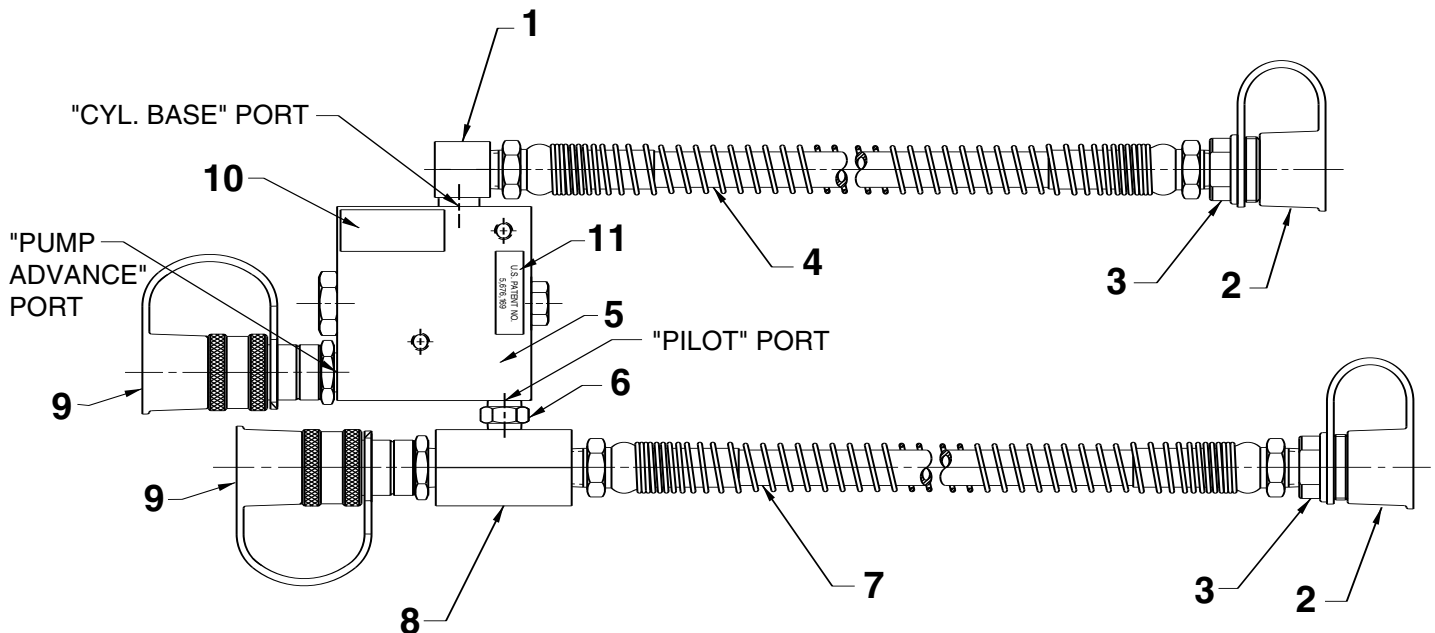

COUNTERBALANCE VALVE

Item No.	Part No.	No. Req'd	Description
1	9681	1	Street Elbow Fitting
2	9800	2	Dust Cap
3	9798	2	Hose Half Coupler
4	307968	1	Hose
5	351239	1	Counterbalance Valve
6	12328	1	Straight Fitting
7	36891	1	Hose
8	9671	1	Double Tee Adapter Fitting
9	9796	2	Quick Cylinder Half Coupler
10	252213	1	Trade Name Decal
11	253085	1	Patent No. Decal

Note: Shaded areas reflect last revision(s) made to this form.

Sheet No. 1 of 1

Rev. 2 Date: 11 Nov. 1997

HYDRAULIC SCHEMATIC